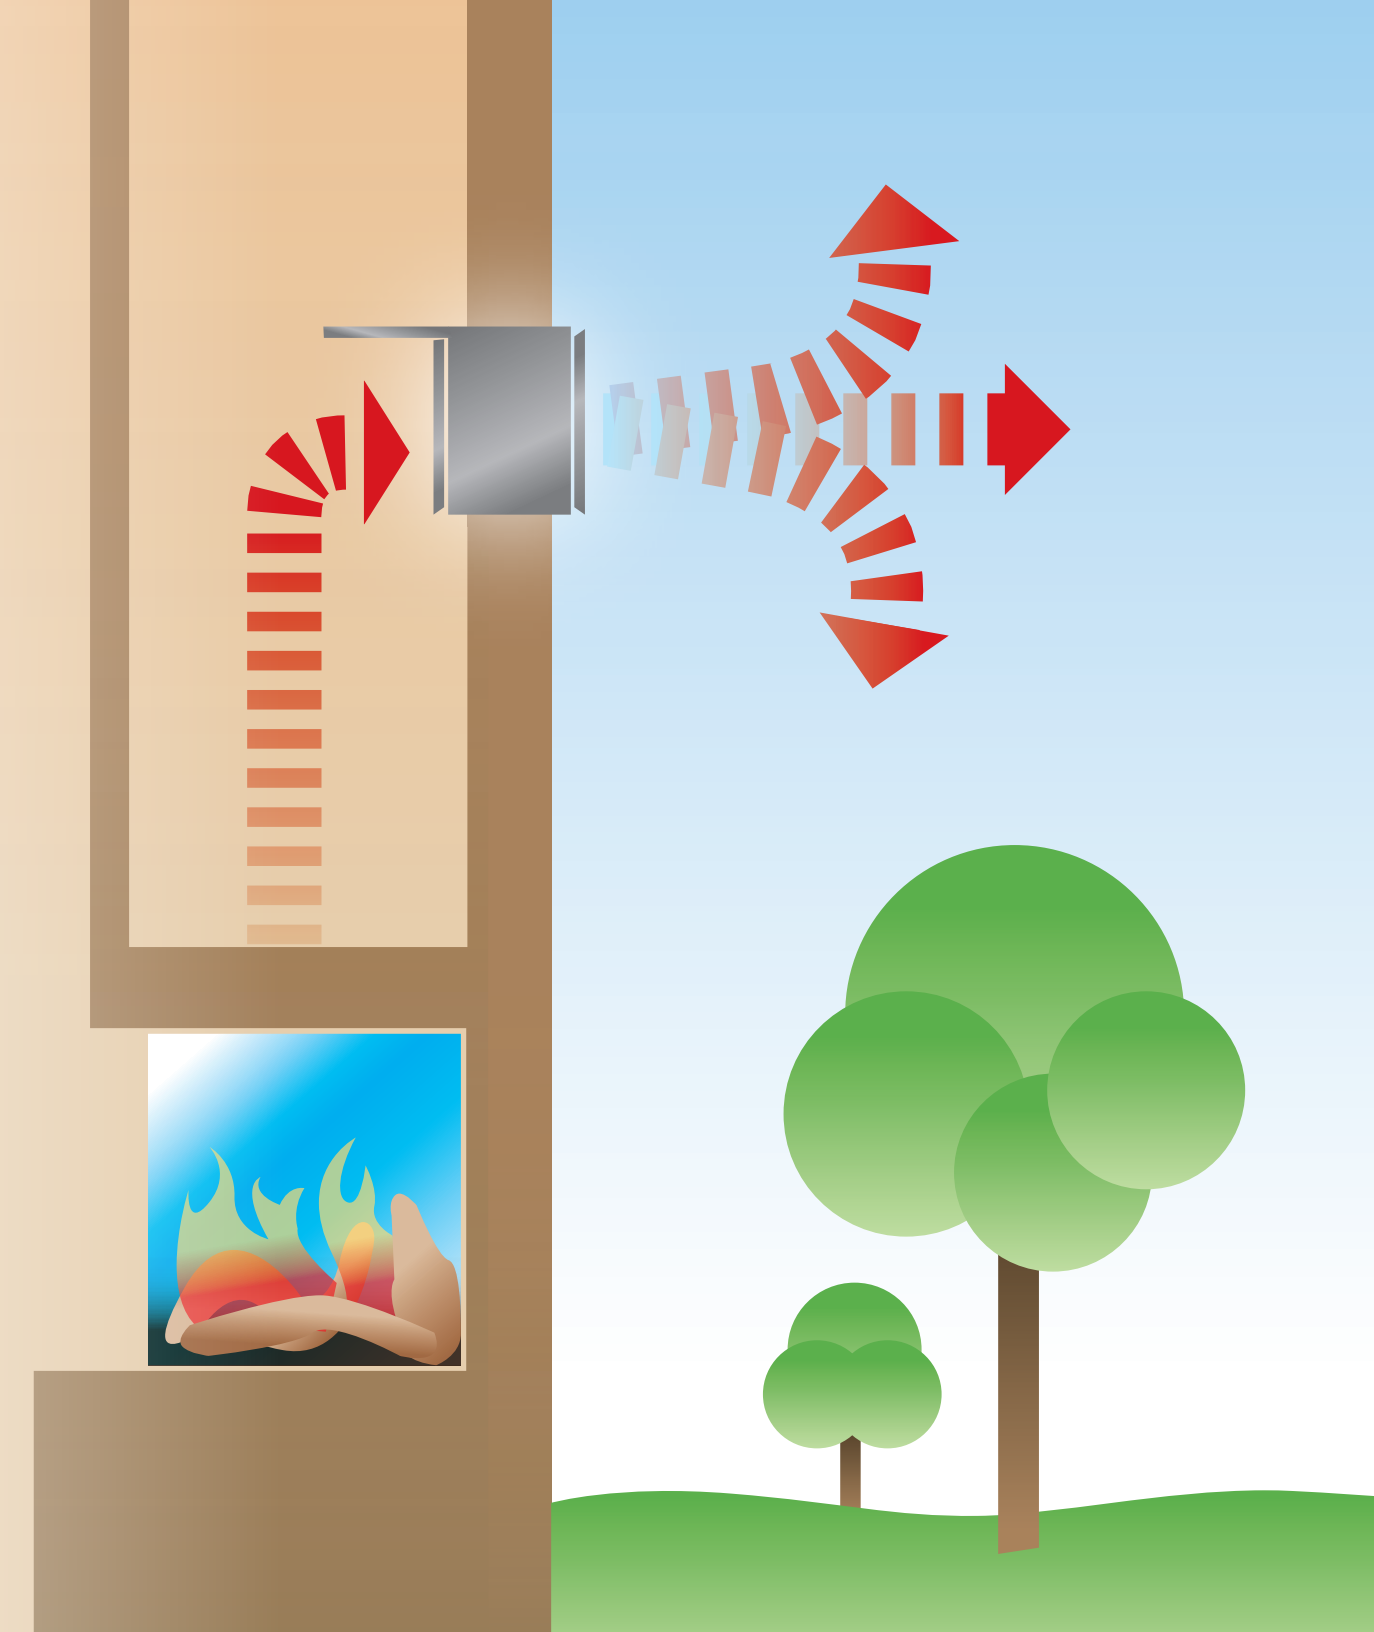

FORWARD FACING VENT

Optionally, you can channel the rising heat through a forward facing vent with a paintable bezel.

SIDE VENTS

Side vents are also available and operate by exiting hot air out the left and right sides of the chase.

FLOOR VENTS

The "plinth" or "lower construction" is finished to the floor and optional floor vents are installed on the left and right sides to allow for air intake.

WIFI CONTROL

Our Wifi functionality offers modern capabilities for a modern fireplace. With app enabled technologies, you can enjoy your new Urbana fireplace with total control always at your fingertips.

COMFORT KIT

Our available Comfort Kit is an installation option that allows excess rising heat to be channeled outside through an exterior wall behind the fireplace. This setup allows you and your loved ones to enjoy a beautiful flame at comfortable temperatures.