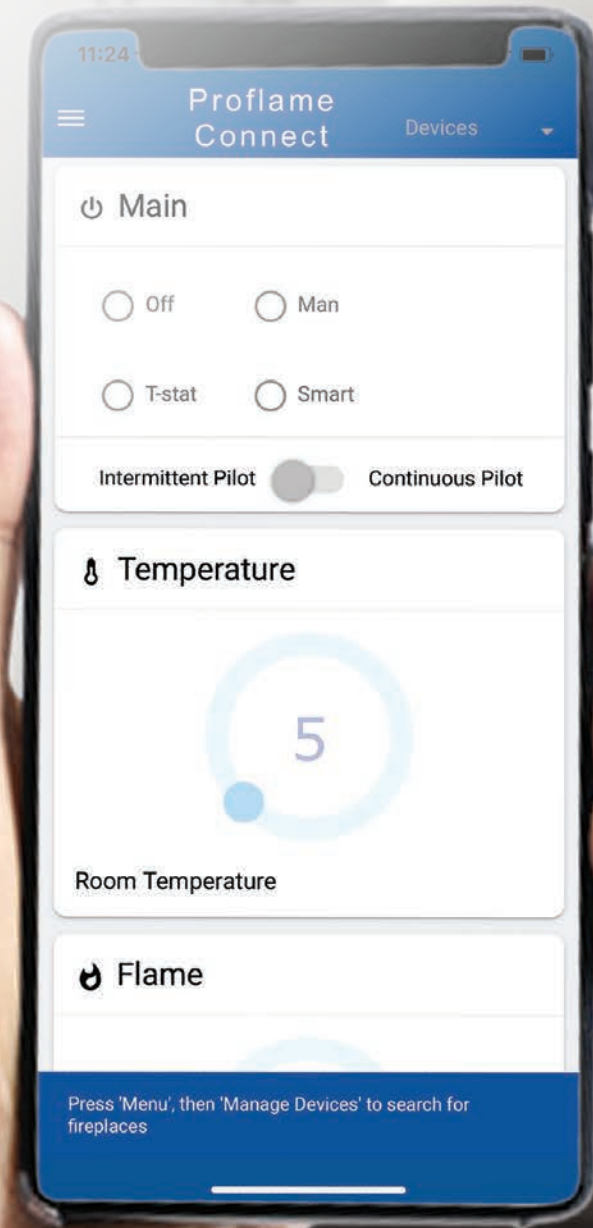

SHADOW LINE

Fans pull air into the unit through a gap beneath the fireplace's "plinth" or "lower construction".

TOP SHADOW LINE

The chase is constructed leaving an open gap at the ceiling allowing rising heat to freely enter the room.

FORWARD FACING VENT

Optionally, you can channel the rising heat through a forward facing vent with a paintable bezel.

SIDE VENTS

Side vents are also available and operate by exiting hot air out the left and right sides of the chase.

FLOOR VENTS

The "plinth" or "lower construction" is finished to the floor and optional floor vents are installed on the left and right sides to allow for air intake.

WIFI CONTROL

Our Wifi functionality offers modern capabilities for a modern fireplace. With app enabled technologies, you can enjoy your new Urbana fireplace with total control always at your fingertips.